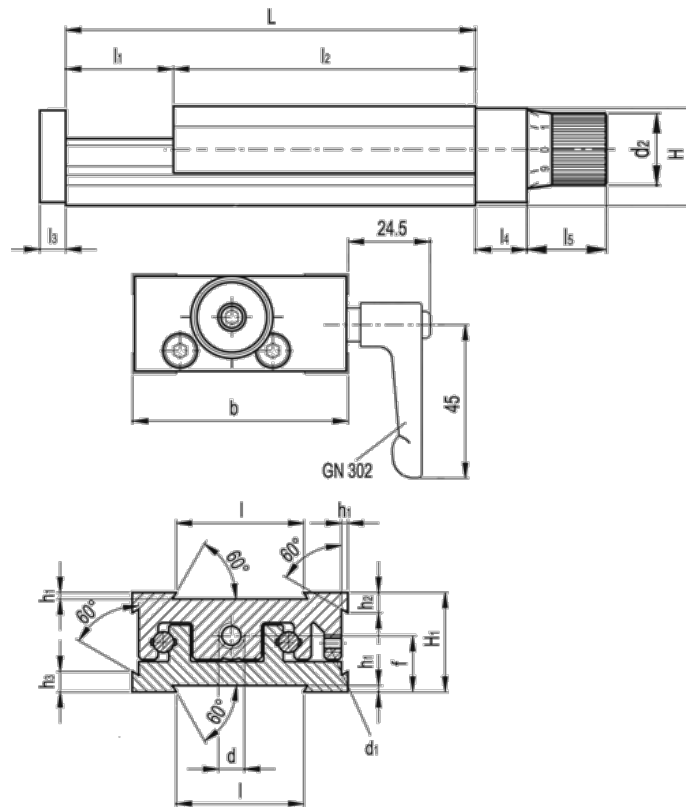

# Data Sheet

Article number: 20771032

Description: Adjustable slide unit  
GN 900-120-235-75-D-2

## Measures

b = 120	h2 = 13.8
d = M10x1	h3 = 13.8
d1 = M5	l = 80
d2 = 34	L - l1 = 235-75
f = 26.3	l2 = 160
H = 45.0	l3 = 10
h1 = 2.0	l4 = 18
H1 = 46	l5 = 34